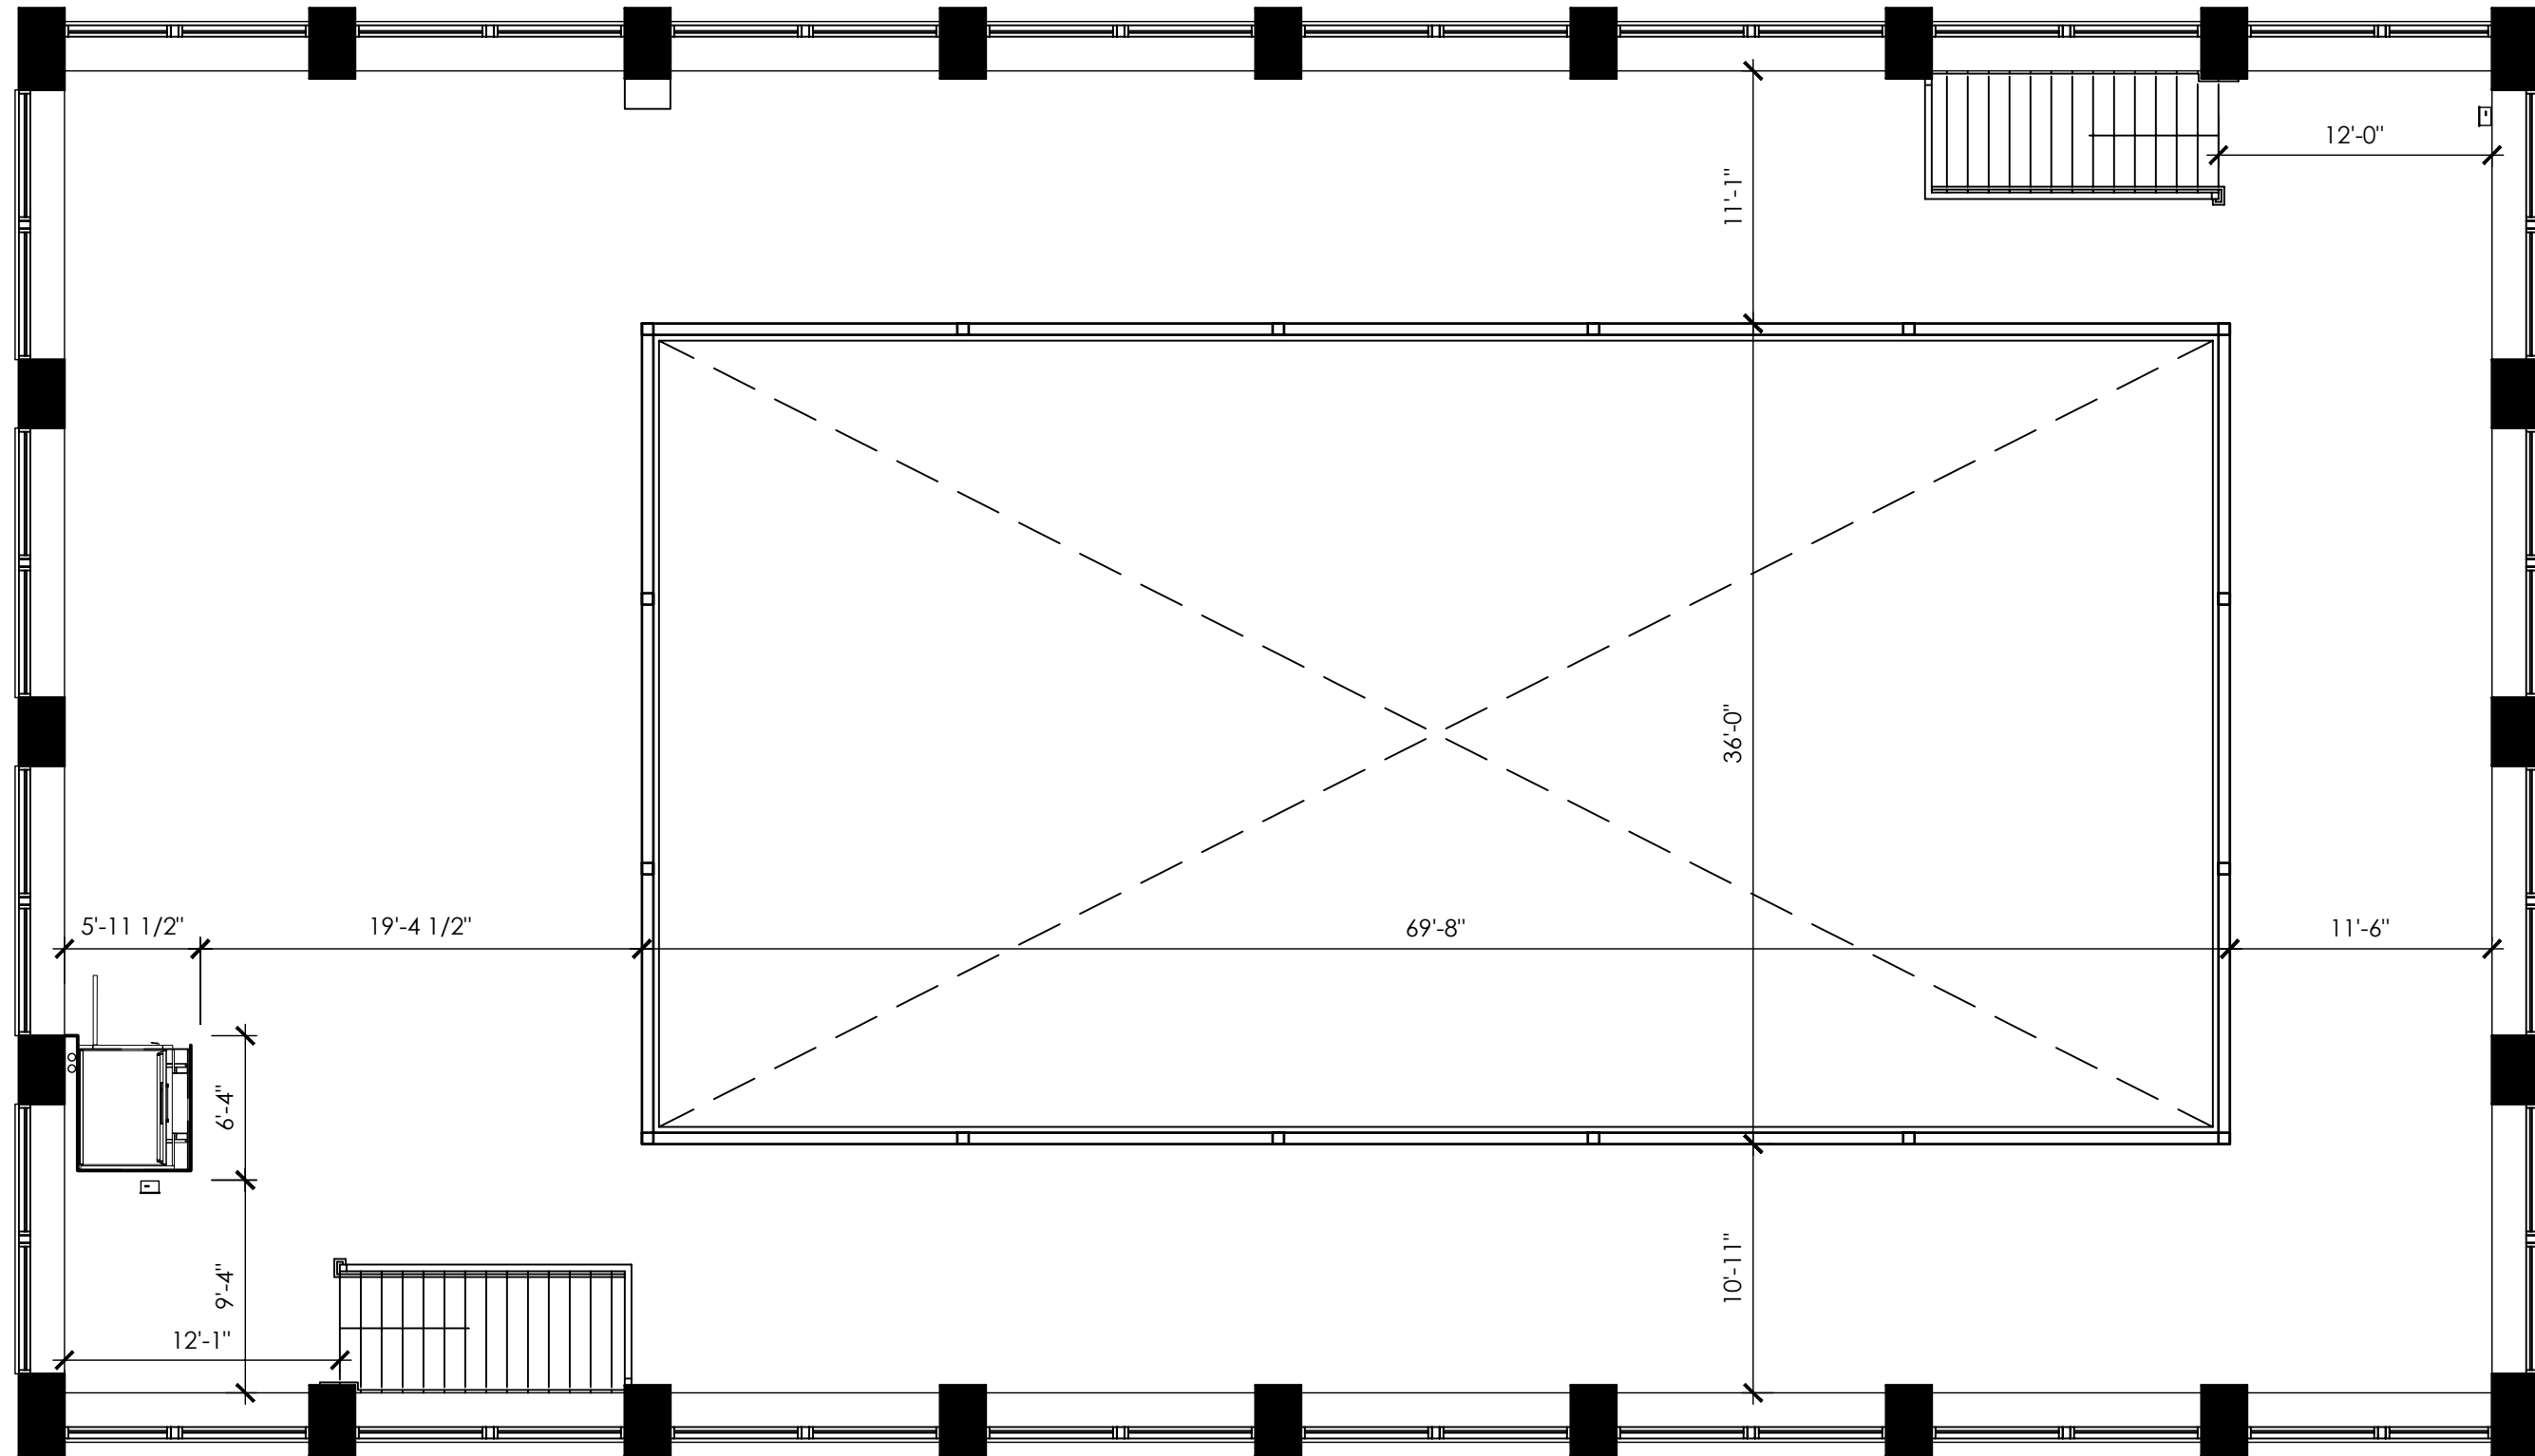

FIRST FLOOR PLAN

SCALE: 1/8" = 1'-0"

NORTH

SECOND FLOOR PLAN
 SCALE: 1/8" = 1'-0"