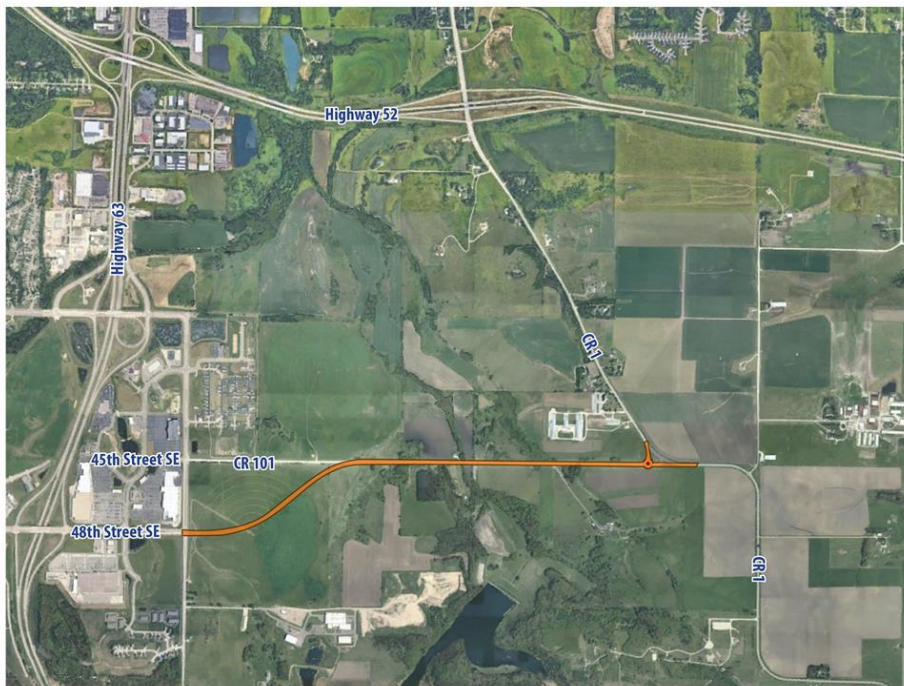

Press Release

Date: December 10, 2020

Contact: Benjamin Johnson, Assistant County Engineer
507-328-7060, johnson.benjamin@co.olmsted.mn.us
2122 Campus Dr SE, Suite 200
Rochester, MN 55904

County Road (CR) 101 (45th St SE) Reconstruction

ROCHESTER, Minn.

Virtual Open House: December 2020 – January 2021

Olmsted County is excited to share the plans for proposed improvements to CR 101 (45th St. SE) from the Junction of St. Bridget Rd SE to the Junction of County State Aid Highway (CSAH) 1 (Simpson Rd SE).

You are invited to view the **CR 101 Presentation** which includes the Design Layout, a Right-of-Way Process video, a Top 10 Roundabout Myths video, and more!

View the Virtual Open House at your convenience at the link below:

<https://www.co.olmsted.mn.us/pw/roadtransportation/Pages/Transportation---Future-Projects.aspx>